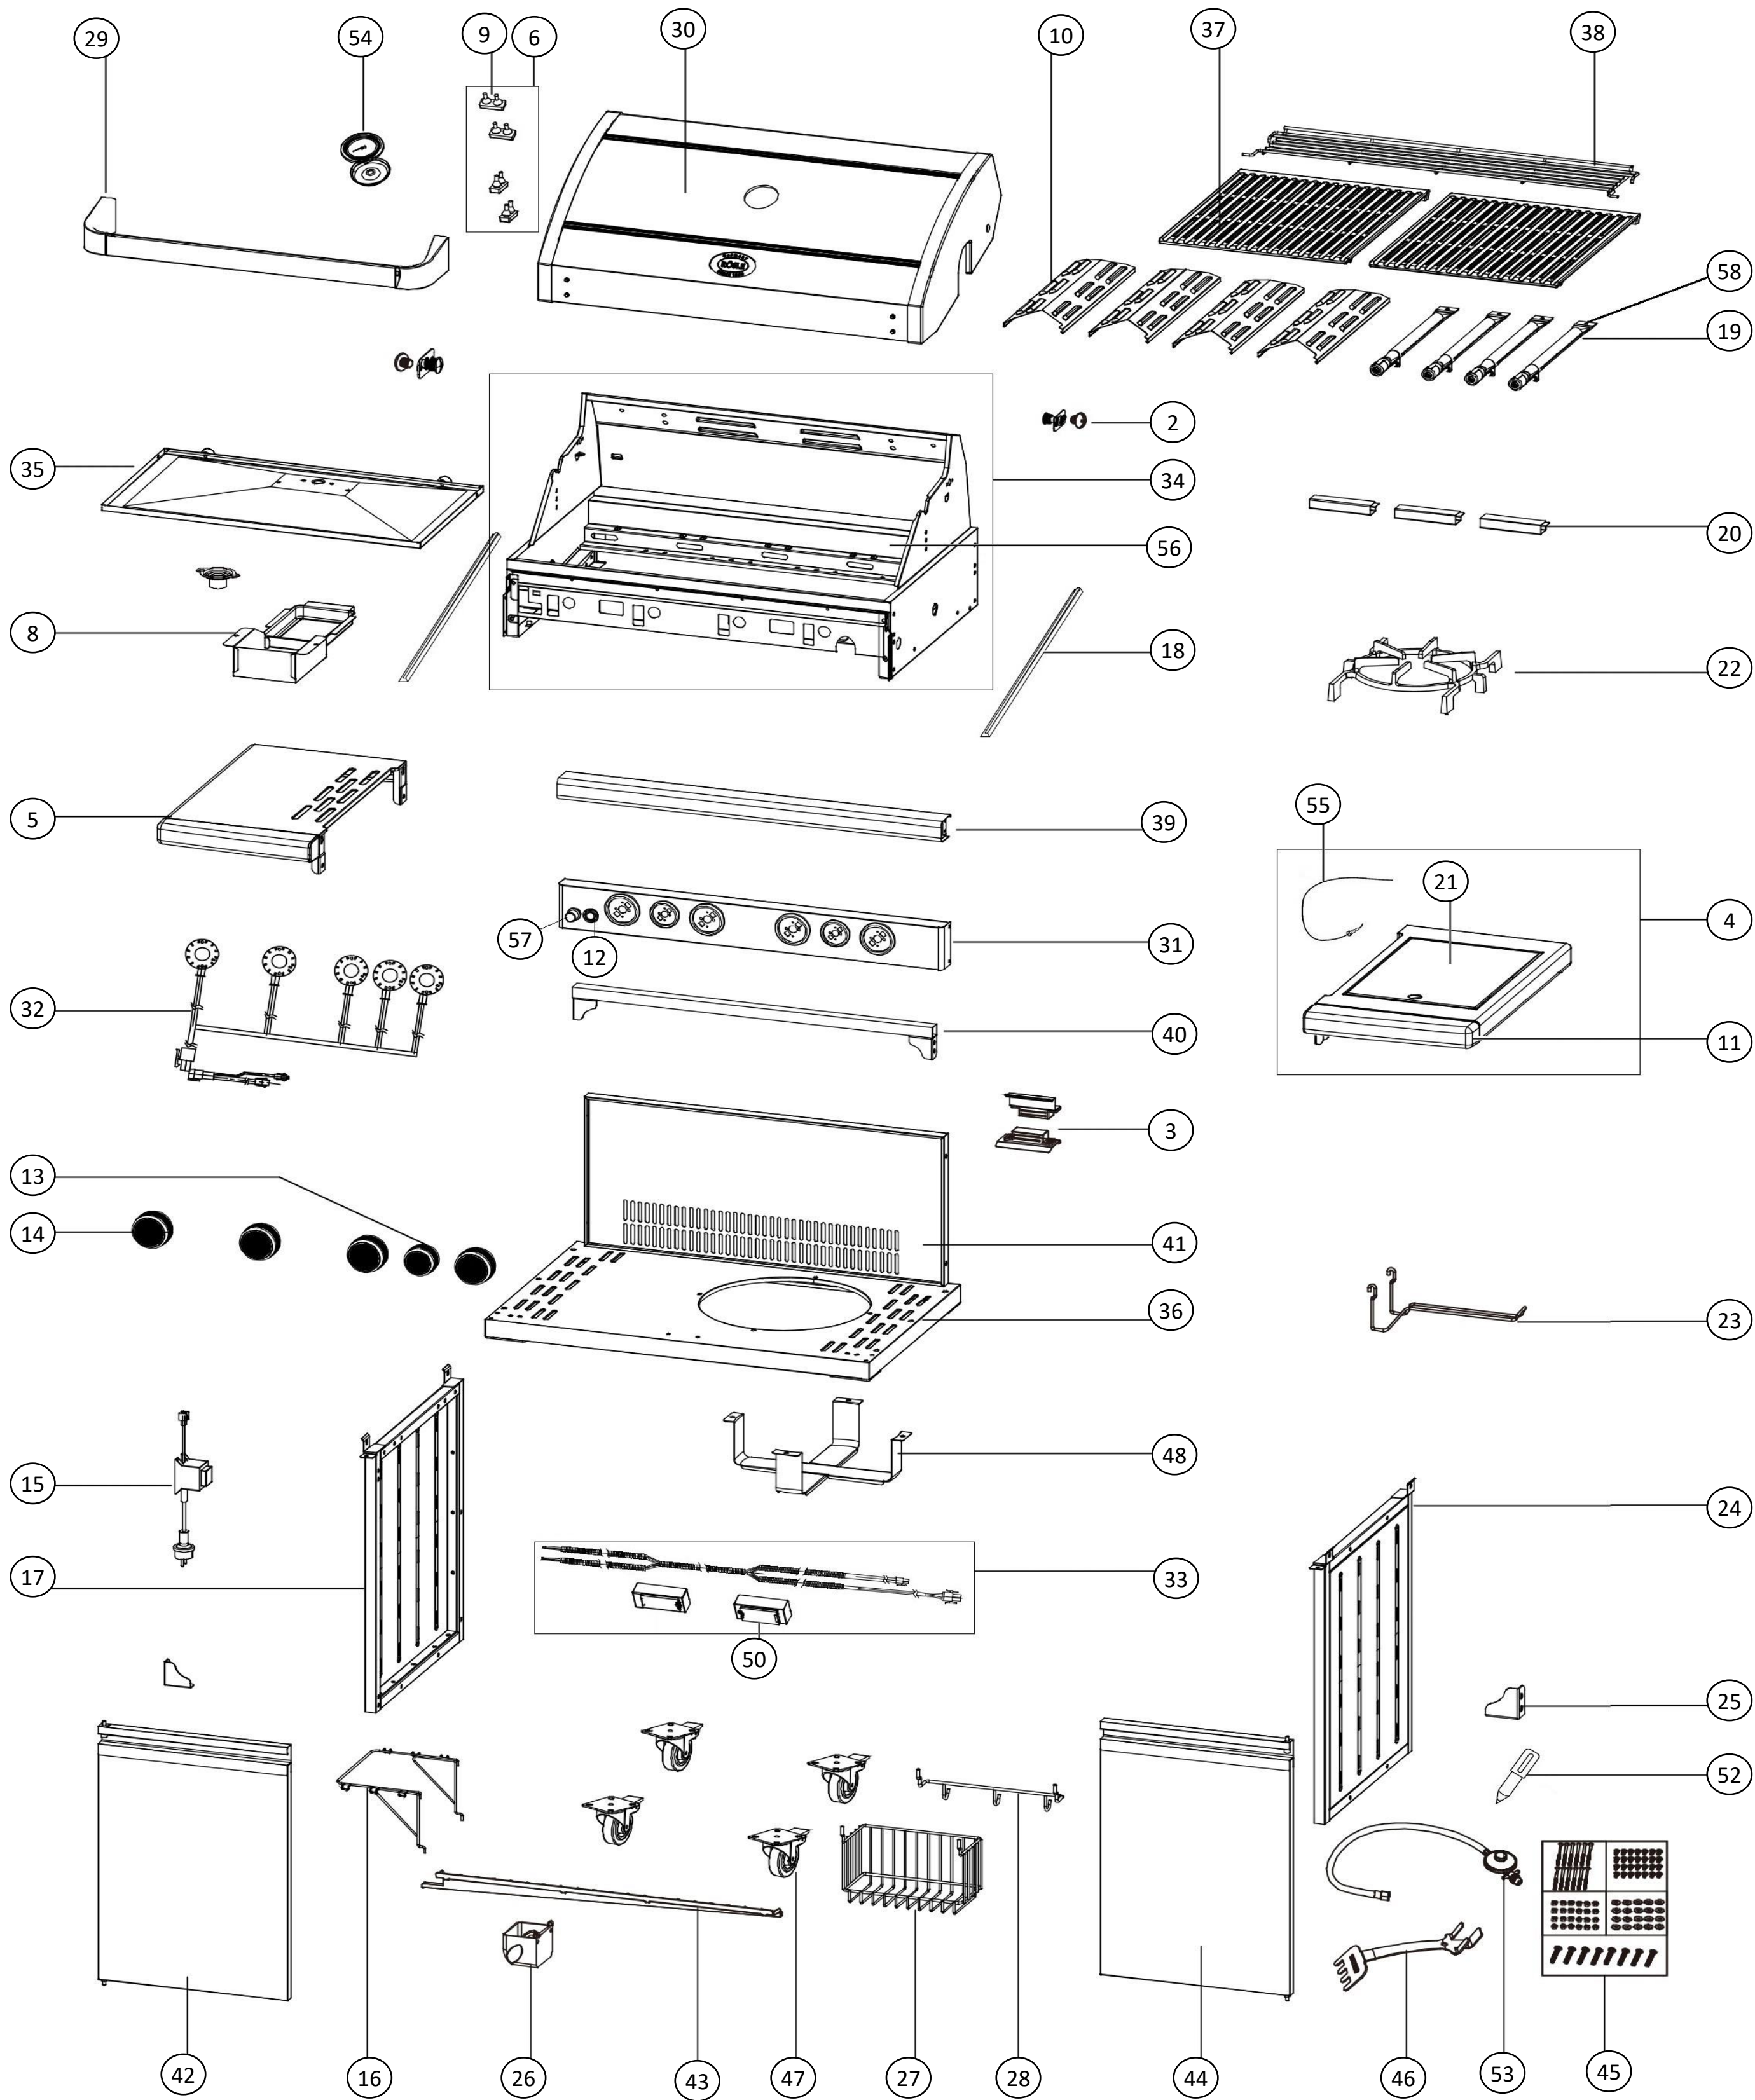

Spare parts

25551 BBQ-Station MAGNUM G4 schwarz, 50mbar D

Spare parts

25551 BBQ-Station MAGNUM G4 schwarz, 50mbar D

Date: 2023-07-11

No.	Art. No.	Description
2	27303	Lid hinge Set Magnum
3	27304	Magnet f. door Magnum (incl. Holder)
4	27305	Side table with side burner Magnum (w/o grid 50mbar)
5	27306	Side table Magnum
6	27314	Rubber feet for Lid Magnum (4 pces)
8	27332	Fat Tray Magnum (incl. Holder)
9	27333	Rubber foot for Lid Magnum (1 pce)
10	27334	Flame tamer Magnum (stainless steel)
11	27338	Decor trim f. side table Magnum
12	27340	Light switch Magnum
13	27341	Turning knob Side Burner/Primezone Magnum (1 pce)
14	27342	Turning knob Magnum main burner (1 pce)
15	27343	Power Supply Magnum
16	27344	Rubbish bag holder
17	27345	Cabinet left side panel
18	27346	Fat tray support bracket Magnum (1 pce)
19	27351	Stainless steel burner Magnum 50 mbar (1 pce)
20	27352	Cross lighter Magnum
21	27353	Cover f side table Magnum
22	27354	Cast iron grid Magnum side burner
23	27355	Paper towel holder Magnum
24	27356	Cabinet right side panel
25	27357	Cabinet corner brace Magnum (1 pce)
26	27359	Fettauffangschale FatDrip-System Magnum
27	27361	Sauce bottle wire rack Magnum
28	27362	Utensils holder Magnum (stainless steel)
29	27301	Lid Handle Magnum G4 (incl. Holder, screws)
30	27313	Lid Magnum G4/Pro G4 (w/o handle)
31	27316	Control panel Magnum G4 (50 mbar w. valve unit D/AT)
32	27324	Lighting set Magnum G4
33	27443	Cable harness inside lighting Magnum G4 (w. light cover)
34	27309	Burner unit Magnum G4 (50 mbar w/o burner)
35	27451	Fat tray Magnum G4 (stainless steel with knob)
36	27380	Cabinet bottom panel Magnum G4 (black)
37	27365	Grilling Grate Magnum G4 (cast iron 40 x 48 cm)
38	27366	Warming rack Magnum G4 (stainless steel)
39	27368	Decor trim Burner Unit Magnum G4
40	27369	Cabinet reinforcement rail Magnum G4 (black)
41	27370	Cabinet back panel Magnum G4 (black)
42	27371	Door right Magnum G4 (black 1 pce)
43	27372	Fatdripsystem drain Magnum G4/Pro
44	27373	Door right Magnum G4 (black 1 pce)
45	27374	Screw Set Magnum Pro G4
46	27382	Grilling Grate lifter Magnum
47	27383	Wheel Magnum
48	27384	Gas bottle bracket Magnum
50	27441	Inside lighting Magnum (incl. Bulbs (2 pces))
52	27437	Touch-up pencil Magnum (black-brown)
53	27461	Gas regulator w. built in safety valve Magnum (50mbar D/AT)
54	27439	Thermometer Magnum w. ring (incl. nut)
55	27445	Ignition cable f. Side Burner Magnum G3/G4 (w. isolation incl. Ignition finger)
56	27463	Rear panel f. burner unit Magnum G4 (incl. screws)
57	27339	Ignition box
58	27600	Bolt with split pin Magnum for burner fixation